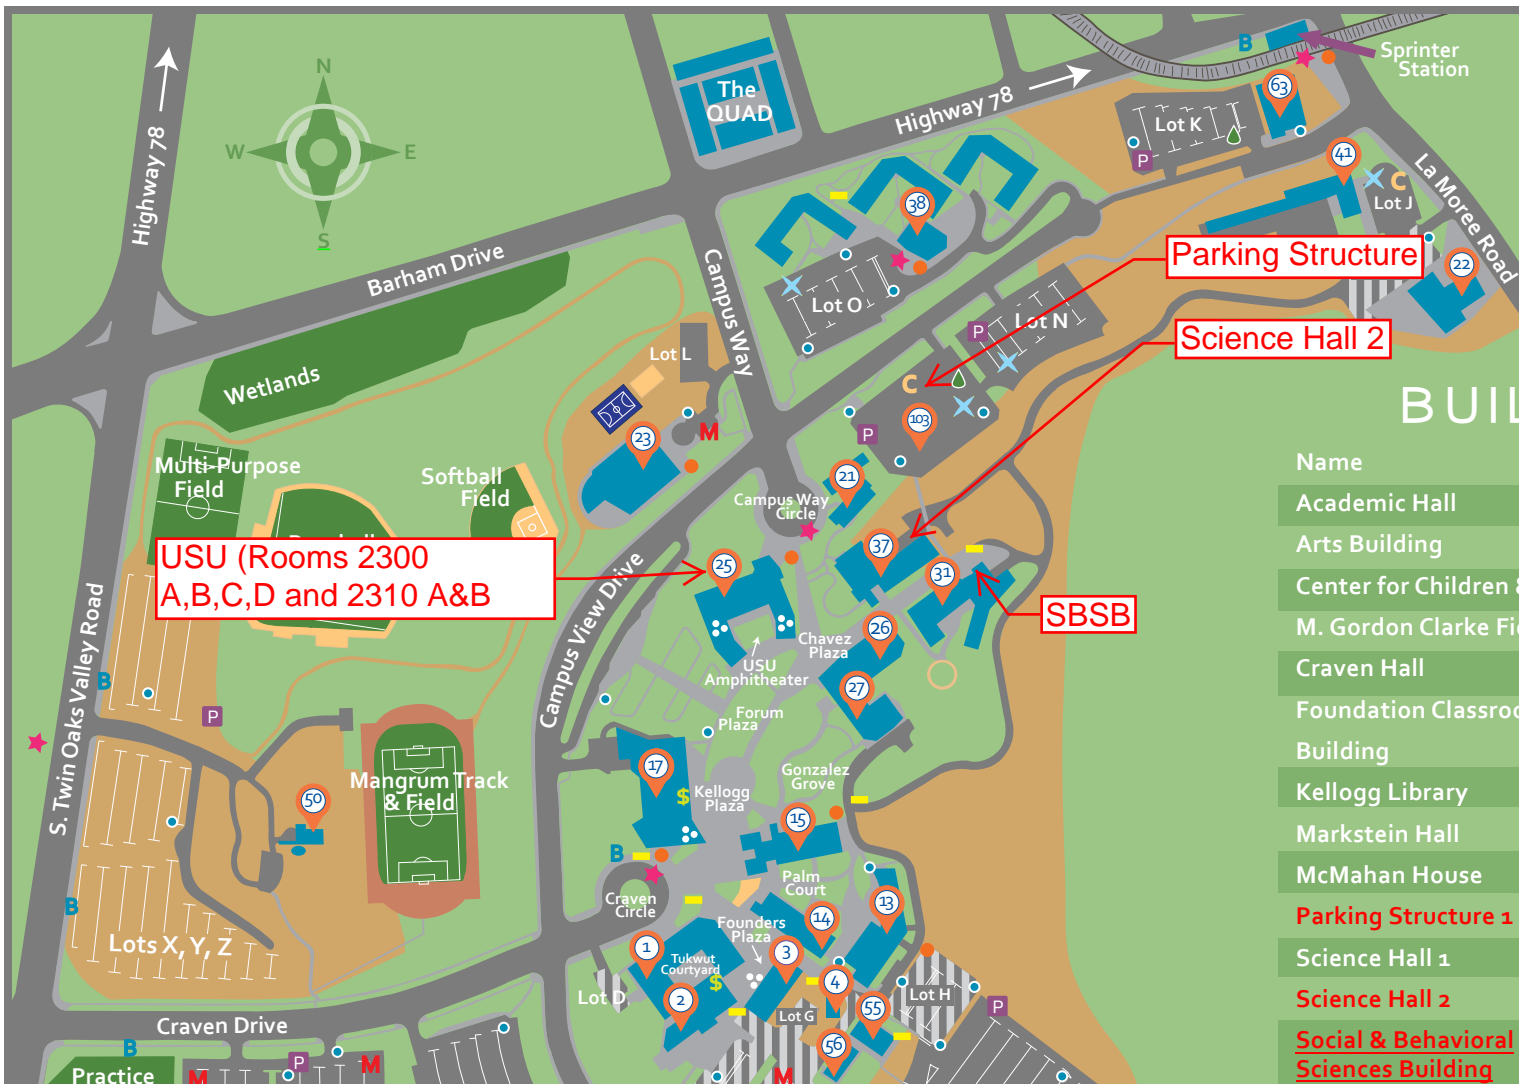

2014 CSUSM Campus Map

BUILDINGS

Name	Acronym	#
Academic Hall	ACD	14
Arts Building	ARTS	26-27
Center for Children & Families	CCF	22
M. Gordon Clarke Fieldhouse	CFH	23
Craven Hall	CRA	1
Foundation Classroom Building	FCB	55-56
Kellogg Library	KEL	17
Markstein Hall	MARK	13
McMahan House	MCM	50
Parking Structure 1	PS1	103
Science Hall 1	SCI1	3
Science Hall 2	SCI2	37
Social & Behavioral Sciences Building	SBSB	31
Student Health & Counseling	SHCSB	21
Services Building		
University Commons	COM	2
University Hall	UNIV	15
Public Safety Building (Police)	PSB	63
University Services Building	USB	41
<u>University Student Union</u>	USU	25
University Village Apartments	UVA	38
Veterans Center	VET	4

ACS WRM Campus Information Map

- Parking is on Levels 5 and 6 of the Parking Structure.
- ACS WRM is in University Student Union (USU), Social & Behavioral Sciences Building (SBSB) and Science Hall 2 (SCI2)
- For technical assistance in classrooms, dial 8651 from the in room phone

GUEST LOG IN INFORMATION
Underlined characters are CAPITALIZED

0 = zero

Username: guest-achem
Password: w3stR3gi0nal